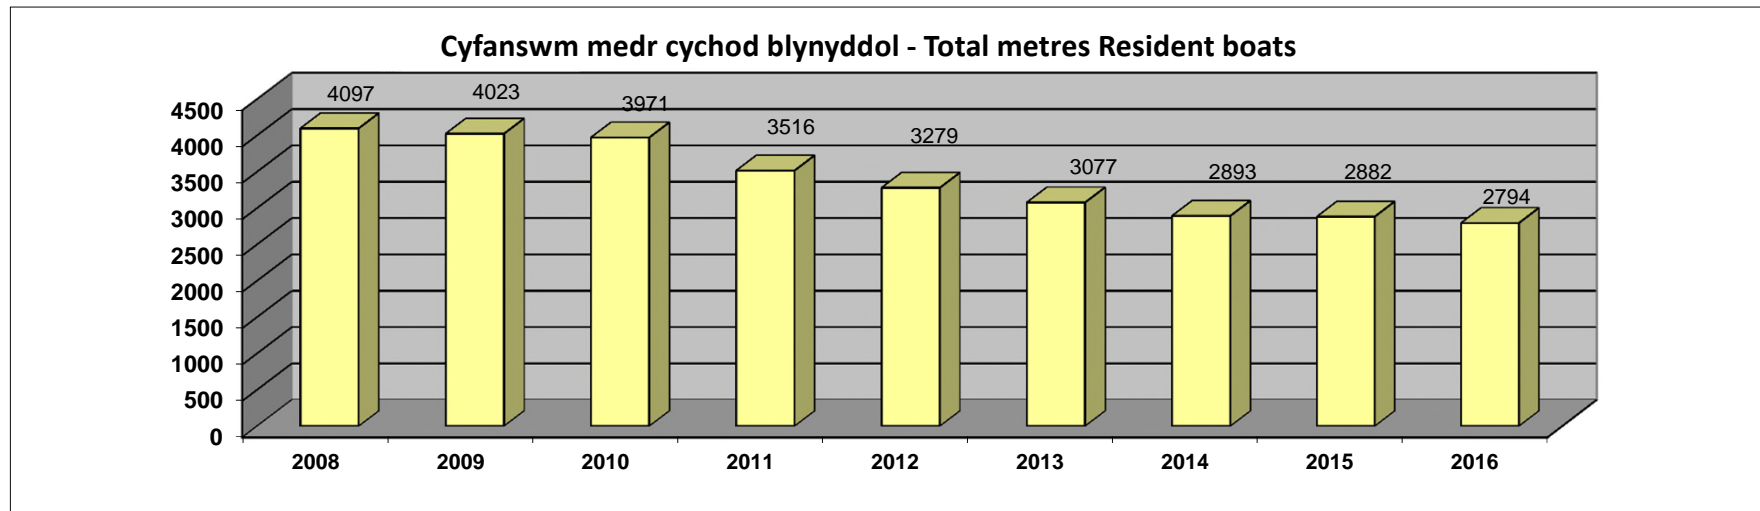

Ystadegau Blynyddol *Hafan Pwllheli* - i Medi 2016
Annual Statistics for *Hafan Pwllheli* - to September 2016

Nifer o gychod ymwelwyr mewn blwyddyn - No. of visiting vessels per year

Cyfanswm medr cychod ymwelwyr - Total mts visiting vessels

Nifer o gychod ar yr rhestr diddordeb mewn angorfa - No. of vessels on the Expressions of Interest list

Cychod Hwyl/Pwer ar yr rhestr diddordeb mewn angorfa -
No of Sail/Power vessels on the Expressions of Interest list