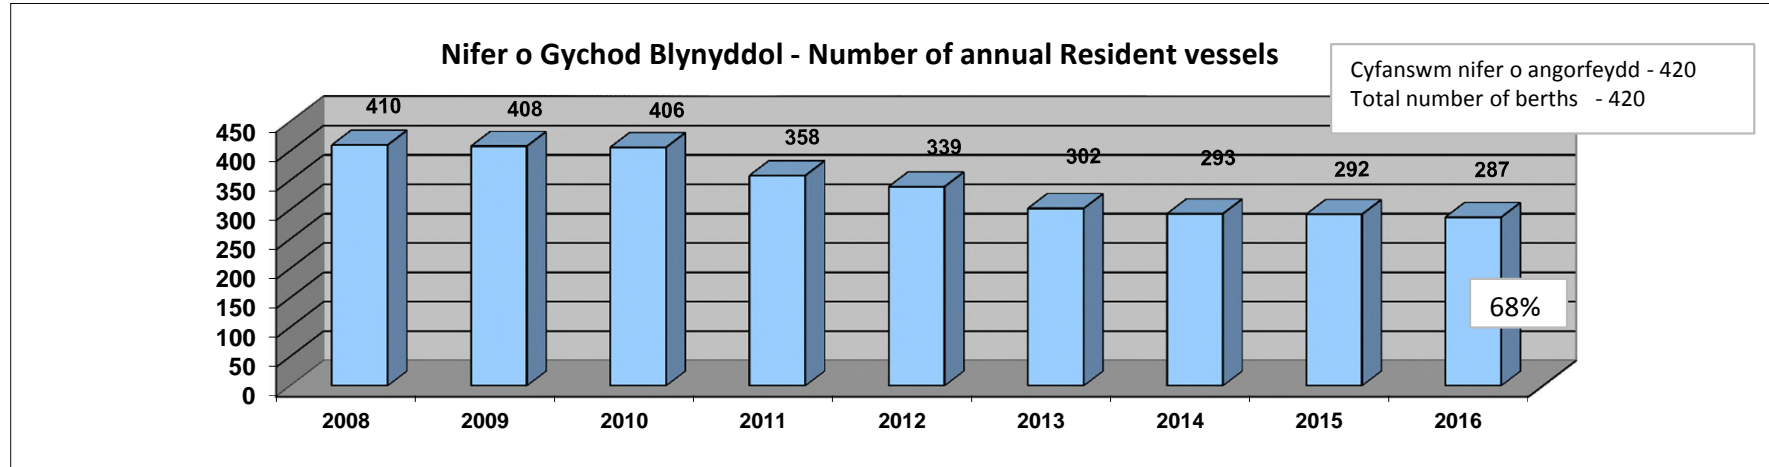

Ystadegau Blynyddol *Hafan Pwllheli* - i Medi 2016
Annual Statistics for *Hafan Pwllheli* - to September 2016

Nifer o gychod ymwelwyr mewn blwyddyn - No. of visiting vessels per year

Cyfanswm medr cychod ymwelwyr - Total mts visiting vessels

Nifer o gychod ar yr rhestr diddordeb mewn angorfa - No. of vessels on the Expressions of Interest list

Cychod Hwyl/Pwer ar yr rhestr diddordeb mewn angorfa -
No of Sail/Power vessels on the Expressions of Interest list