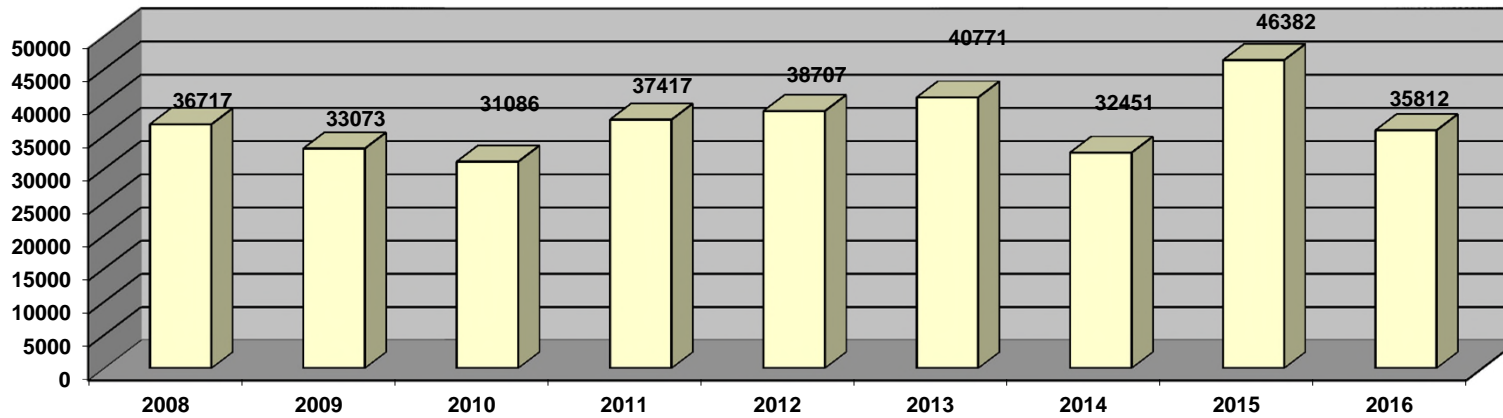

Ystadegau Blynyddol *Hafan Pwllheli* - i Medi 2016
Annual Statistics for *Hafan Pwllheli* - to September 2016

Nifer o gychod ymwelwyr mewn blwyddyn - No. of visiting vessels per year

Cyfanswm medr cychod ymwelwyr - Total mts visiting vessels

Nifer o gychod ar yr rhestr diddordeb mewn angorfa - No. of vessels on the Expressions of Interest list

Cychod Hwyl/Pwer ar yr rhestr diddordeb mewn angorfa -
No of Sail/Power vessels on the Expressions of Interest list

	2008	2009	2010	2011	2012	2013	2014	2015	2016
Wedi gwerthu cwch/sold boat	2	12	15	12	20	7	13	9	
Ardal newydd/New Cruising Ground	5	4	10	12	26	8	7	5	
Parcio a lansio/Park and Launch	0	0	6	2	0	3	4	1	
Dim rheswm/No reason given	34	30	28	24	17	16	14	2	2
Rhu ddrud/Too expensive	14	3	6	2	3	1	1	3	
Methdalwr/Bankrupt	1	6	1	0	2	2	0	1	
Iechyd/Ill health	7	6	3	8	4	8	2	4	1
Blwyddyn allan/Year out	8	13	10	5	3	5	2	2	
Carthu/Dredging	0	2	2	8	4	0	0	1	
Cyfanswm/Total	71	76	81	73	79	50	43	28	3