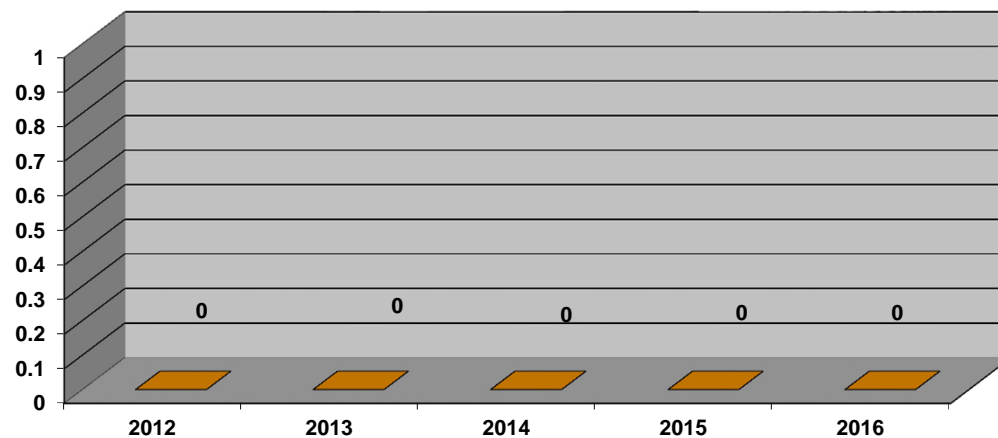

Hyd at Medi 2016

Up to September 2016

Ystadegau Blynnyddol *Harbwr Pwllheli* - i Medi 2016
Annual Statistics for *Pwllheli Harbour* - to September 2016

**Nifer o gychod ar yr rhestr diddordeb mewn angorfa -
No. of vessels on the Expressions of Interest list**