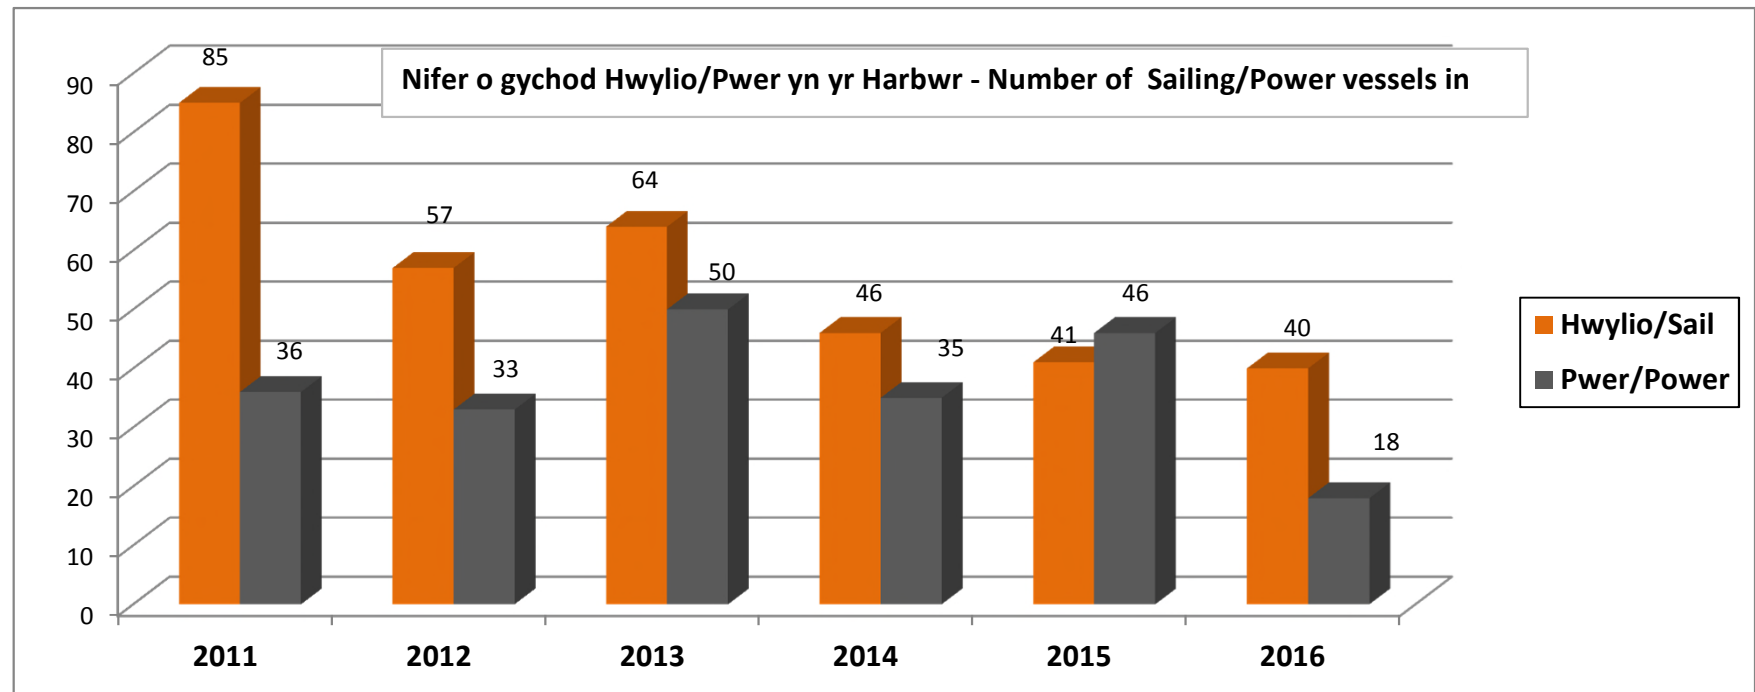

**Nifer o gychod ar yr rhestr diddordeb mewn angorfa -
No. of vessels on the Expressions of Interest list**