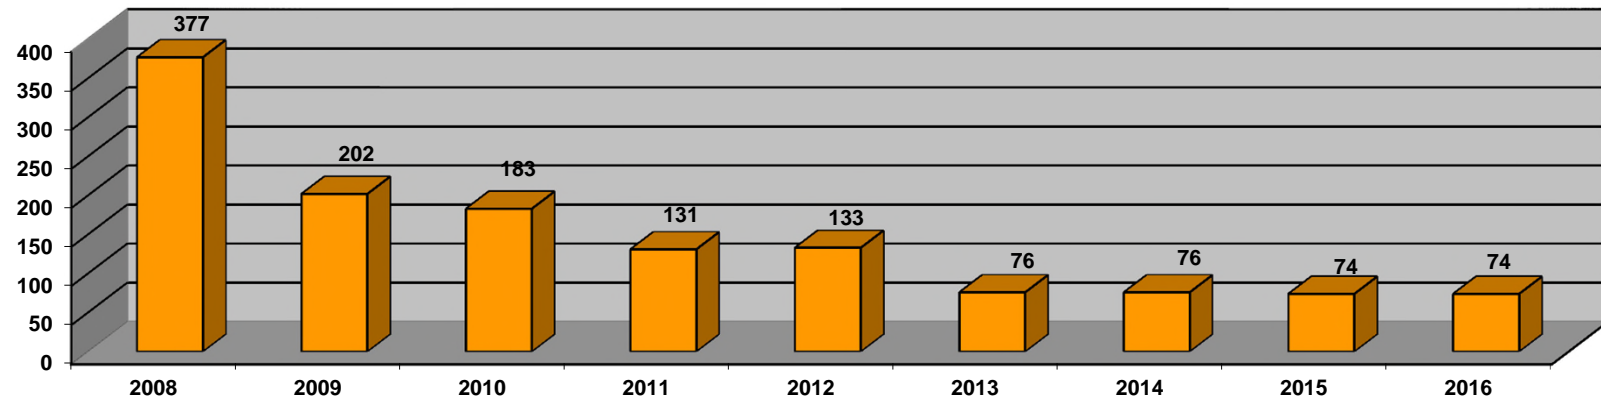

Ystadegau Blynyddol *Hafan Pwllheli* - i Medi 2016
Annual Statistics for *Hafan Pwllheli* - to September 2016

Nifer o gychod ymwelwyr mewn blwyddyn - No. of visiting vessels per year

Cyfanswm medr cychod ymwelwyr - Total mts visiting vessels

Nifer o gychod ar yr rhestr diddordeb mewn angorfa - No. of vessels on the Expressions of Interest list

Cychod Hwyl/Pwer ar yr rhestr diddordeb mewn angorfa -
No of Sail/Power vessels on the Expressions of Interest list