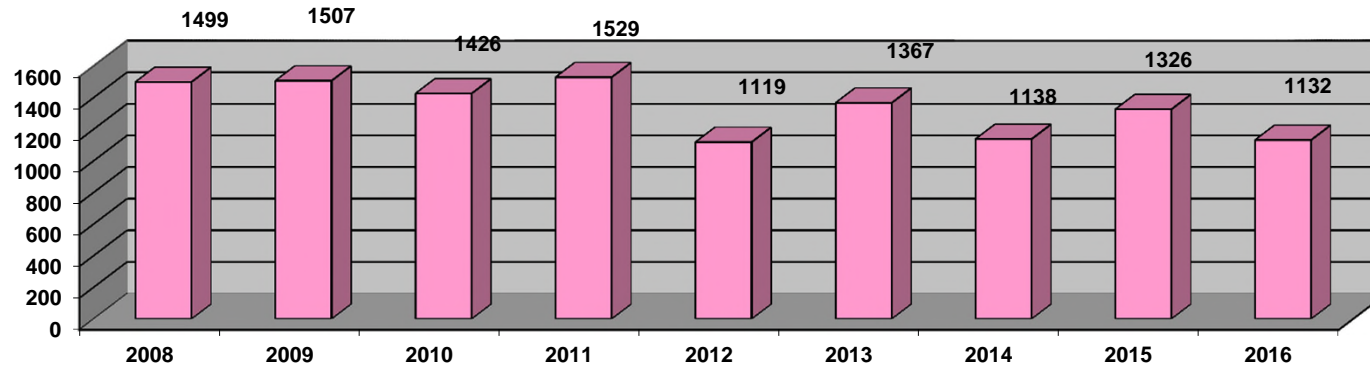

Ystadegau Blynyddol *Hafan Pwllheli* - i Medi 2016
Annual Statistics for *Hafan Pwllheli* - to September 2016

Nifer o gychod ymwelwyr mewn blwyddyn - No. of visiting vessels per year

Cyfanswm medr cychod ymwelwyr - Total mts visiting vessels

Nifer o gychod ar yr rhestr diddordeb mewn angorfa - No. of vessels on the Expressions of Interest list

Cychod Hwyl/Pwer ar yr rhestr diddordeb mewn angorfa -
No of Sail/Power vessels on the Expressions of Interest list