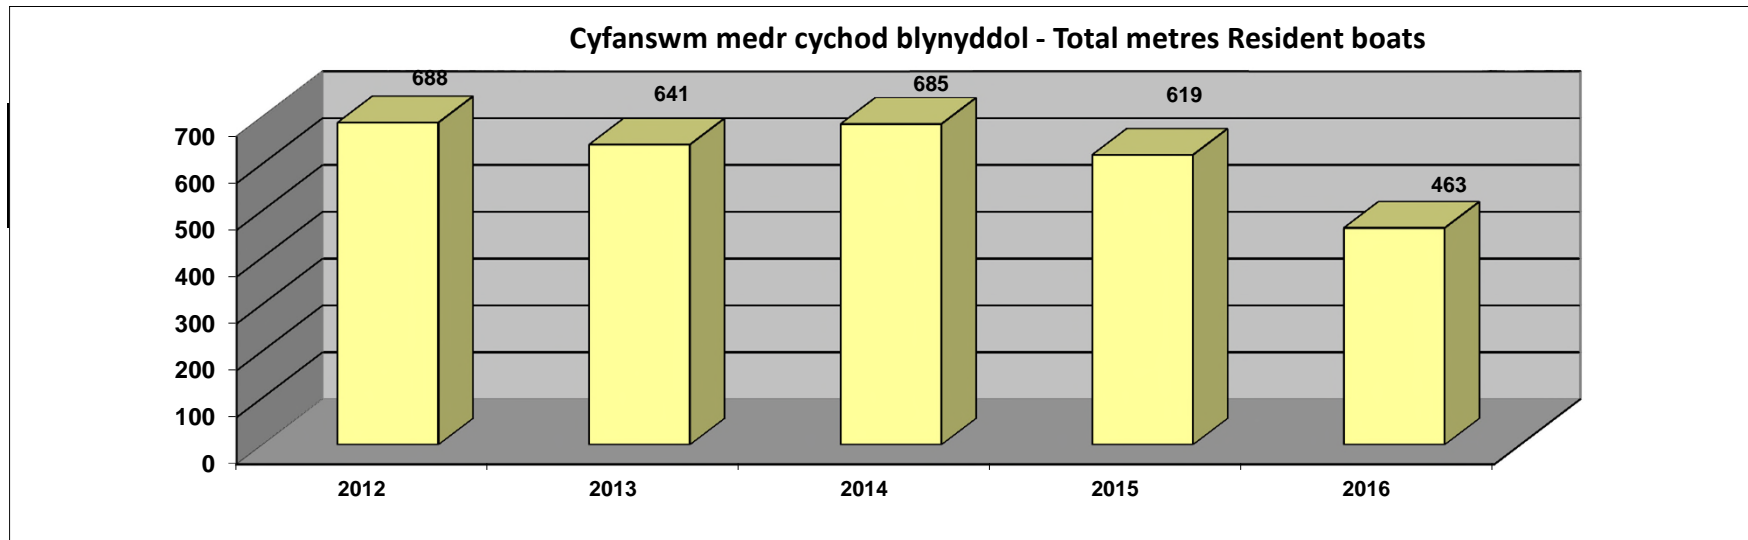

Ystadegau Blynnyddol *Harbwr Pwllheli* - i Medi 2016
Annual Statistics for *Pwllheli Harbour* - to September 2016