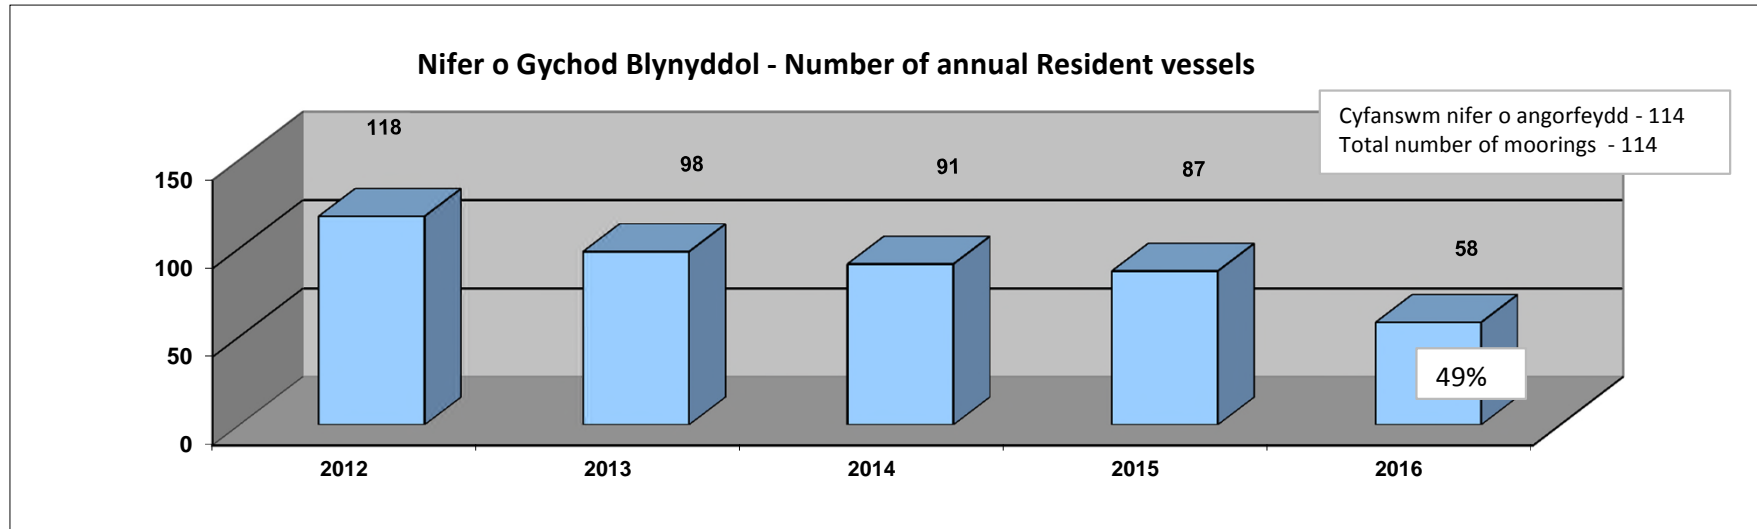

Ystadegau Blynnyddol *Harbwr Pwllheli* - i Medi 2016
Annual Statistics for *Pwllheli Harbour* - to September 2016